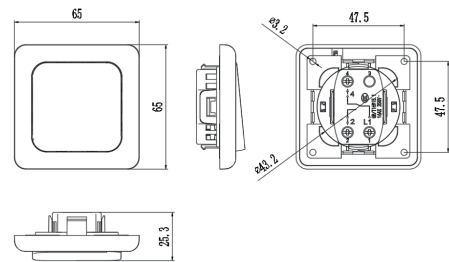

Switch/SPDT/on/off

3C/CE certifications

Model: CK-02
Rated Current: 16AX
Voltage: 250V AC

White

Black

Silver