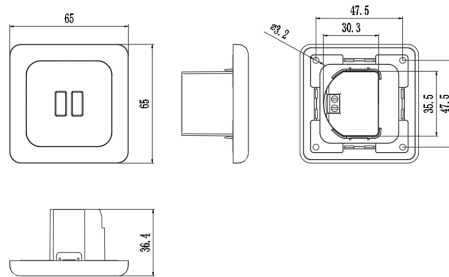

USB charging socket

3C/CE certifications

Model: CK-05

Input Voltage: DC12V Output Voltage: DC5V

Output Current: DC3A