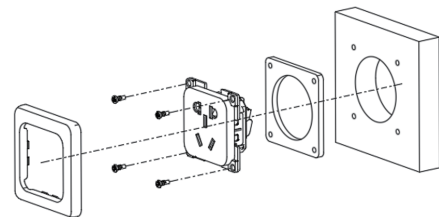

Switch/DPST/on/off

3C/CE certifications

Model: CK-03

Rated Current: 16AX

Voltage: 250V AC

White

Black

Silver

Multiple socket with earthing contact

3C/CE certifications

Model: CK-04

Rated Current: 10A

Voltage: 250V AC

White

Black

Silver