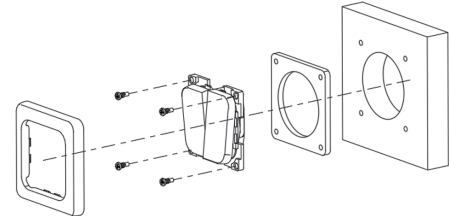

Double push button

3C/CE certifications

Model: CK-07

Rated Current: 16AX

Voltage: 250V AC

Waterproof hinged cover

Model: CK-W

Protection Class: IP44