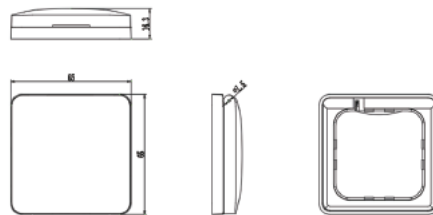

Protection Class: IP44

White

Black

2/3 module frame

Model: CK-F2/CK-F3

Dimensions: 120×65mm

Dimensions: 175×65mm

White