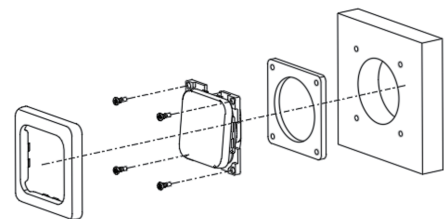

USB charging socket

3C/CE certifications

Model: CK-05

Input Voltage: DC12V Output Voltage: DC5V

Output Current: DC3A

Push button

3C/CE certifications

Model: CK-06

Rated Current: 16AX

Voltage: 250V AC