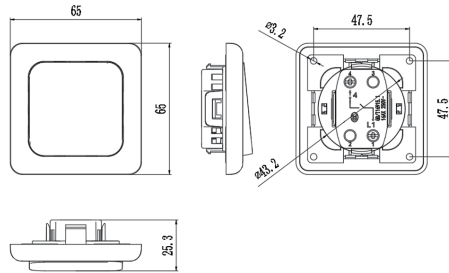

Switch/SPST/on/off

3C/CE certifications

Model: CK-01
Rated Current: 16AX
Voltage: 250V AC

White

Black

Silver