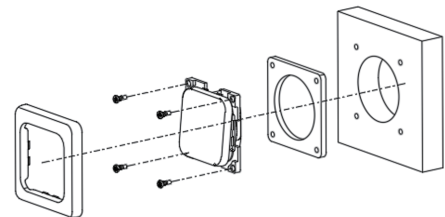

Switch/SPST/on/off

3C/CE certifications

Model: CK-01
Rated Current: 16AX
Voltage: 250V AC

White

Black

Silver

Switch/SPDT/on/off

3C/CE certifications

Model: CK-02
Rated Current: 16AX
Voltage: 250V AC

White

Black

Silver