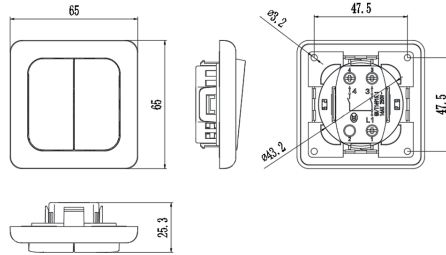

Switch/DPST/on/off

3C/CE certifications

Model: CK-03

Rated Current: 16AX

Voltage: 250V AC

White

Black

Silver