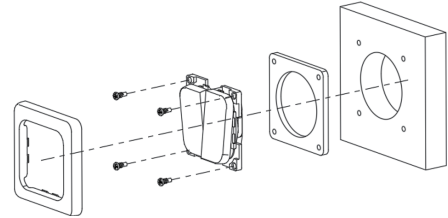

Multiple socket with earthing contact

3C/CE certifications

Model: CK-04

Rated Current: 10A

Voltage: 250V AC

White

Black

Silver