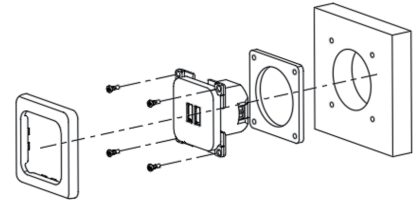

Model: CK-05

Input Voltage: DC12V Output Voltage: DC5V

Output Current: DC3A

White

Black

Silver

Push button

3C/CE certifications