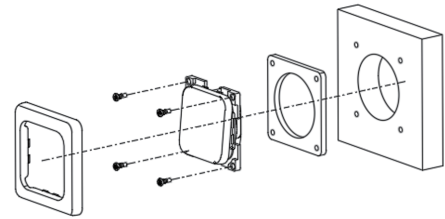

Switch/SPDT/on/off

3C/CE certifications

Model: CK-02
Rated Current: 16AX
Voltage: 250V AC

White

Black

Silver