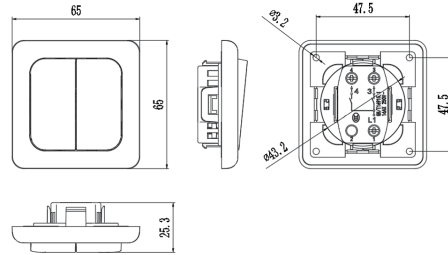

Double push button

3C/CE certifications

Model: CK-07

Rated Current: 16AX

Voltage: 250V AC