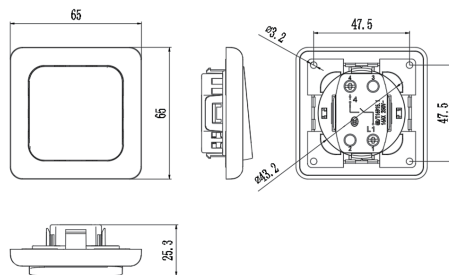

USB charging socket

3C/CE certifications

Model: CK-05

Input Voltage: DC12V Output Voltage: DC5V

Output Current: DC3A

Push button

3C/CE certifications

Model: CK-06

Rated Current: 16AX

Voltage: 250V AC