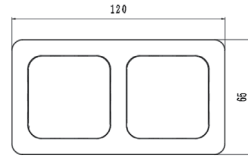

Protection Class: IP44

White

Black

2/3 module frame

Model: CK-F2/CK-F3

Dimensions: 120×65mm

Dimensions: 175×65mm

White