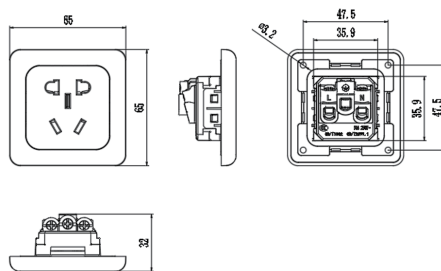

Multiple socket with earthing contact

3C/CE certifications

Model: CK-04

Rated Current: 10A

Voltage: 250V AC

White

Black

Silver